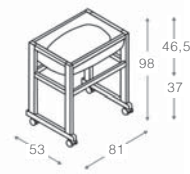

BAÑERA B-1158 PLUS
98x81x53 cm
Material: Haya
Características: Incluye tapizado plástico, cubeta y jabonera. Incluye cestas de loneta con cremalleras. 2 posiciones de cesta inferior.
Opcional:
TX-1152 Funda vestidor bañera
CP-1380 Plus Tapa cambiador bañera cestos

BABYBATH B-1158 PLUS
98x81x53 cm
Material: Beech.
Characteristics: Includes plastic changing mat, bath and soap holder. Includes fabric baskets with 2 zip positions on bottom basket.
Optional:
TX-1152 Changing mat cover
CP-1380 Plus cover for Baby Bath.

BAGNOIRE B-1158 PLUS
98x81x53 cm
Material: Beech.
Caractéristiques: Inclus: matelas à langer en plastique, cuvette, porte-savon et roulettes. Comprend panier en tissu avec fermeture 2 positions pour panier inférieur.
Optionnel:
TX-1152 Housse matelas à langer
CP-1380 Plus couverture de baignoire.

BAGNETTO B-1158 PLUS
98x81x53 cm
Materiali: Faggio
Caratteristiche: Include tappezzeria in plastica, vaschetta, portasapone e ruote. Include ceste di tela con cerniera 2 posizioni di ceste.
Opzionale:
TX-1152 Fodera tappezzeria bagnetto
CP-1380 Plus Cestini da bagno changer top Include tappezzeria

BANHEIRA B-1158 PLUS
98x81x53 cm
Materiais: Faia.
Características: Inclui vestidor plastificado, banheira, saboneteira e rodas. Inclui cestas de tecido com fecho 2 posições de cesta inferior.
Opcionais:
TX-1152 Forra vestidor banheira
CP-1380 Plus Changer melhores cestas de banho.

B-1158 PLUS
98x81x53 cm
Материал: Бук.
Характеристики: Включает пластиковое покрытие, ванночку и мыльницу. Включает тканевые ящики с молниями. 2 позиции нижнего ящика.
Дополнительно:
TX-1152 Чехол пеленатор комод
CP-1380 Plus Крышка пеленатор комод ящики

Colores / Colours / Couleurs / Colori Cores / Цвета

Blanco
White
Blanc
Bianco
Branco
Белый