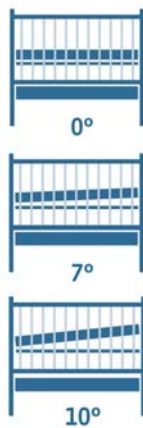

RELAX SYSTEM

ES Nuestro sistema patentado Relax System garantiza la mayor seguridad de tu bebé gracias a la posición intercambiable del somier en dos alturas de la forma más sencilla. Una ligera inclinación es la mejor posición para el descanso del bebé, además de estar asociada a múltiples beneficios relacionados con la salud: mejora la respiración del bebé en caso de resfriado y disminuye el peligro de ahogo por vómitos, entre otros.

ENG Our patented Relax System ensures greater safety for your baby, thanks to the inclinable position of the bed base in two positions in a simple way. A slight inclination is the best position for the rest of the baby, as well as being associated with multiple health-related benefits: improved baby's breathing in case of colds and it also reduces the risk of suffocation by vomiting amongst other health related benefits.