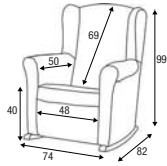

Mecedoras. Nursing Rocking Chairs.

ES MECEDORA NANNY BALANCÍN / MECEDORA LOVE BALANCÍN / MECEDORA FLOR BALANCÍN / MECEDORA CONFORT BALANCÍN.
Material: Espuma Poliuretano- Pino
Composición: 100% CO/ 50% CO - 50% PES-100% PVC (polipiel).
Color Balancín: Blanco/ Natural/ Embero.
Características: Elección tela
Opcional: Puff Arcón
Cojín Butaca
Mural Butaca
MO-1782 Nacelle
TX-1806 Nacelle sábanas bajas
CP-1811 Pata butaca

MININANNY.MINILOVE. MINIFLOR. MINICONFORT.
Minimecedora.
Material: Espuma Poliuretano- Pino
Composición: 100% CO/ 50% CO- 50% PES-100% PVC (polipiel)
Color Balancín: Blanco
Características:
MININANNY: polipiel blanco, polipiel beige. MINIFLOR y MINICONFORT: Sólo polipiel blanco. MINILOVE: polipiel blanco, polipiel rosa, polipiel azul

PUFF ARCÓN
Material: Espuma Poliuretano- Pino
Material telas: 100% CO/ 50% CO- 50% PES-100% PVC (polipiel)
Color Patas: Blanco/ Natural/ Embero.
Características: Arcón para almacenar/ Elección tela

MURAL PORTABIBERONES
Material tela: 100% CO/ 50% CO-50% PES-100% PVC (polipiel)
Color: Elección tela

PATA SILLÓN CP-1811 (Pack de 4 uds.).
Color Pata: Blanco/ Natural/ Embero.

ENG ROCKING ARMCHAIR NANNY / ROCKING ARMCHAIR LOVE / ROCKING ARMCHAIR FLOR / ROCKING ARMCHAIR CONFORT.
Material: Polyurethane foam/ pine
Composition: 100% CO/ 50% - CO-50% PES-100% PVC (leatherette)
Colour Rocker: White /Natural/ Chocolate
Features: Fabric choice
Optional:
Foot stall
Armchair cushion
Armchair Tidy
MO-1782 Nacelle
TX-1806 Nacelle fitted sheets
CP-1811

MININANNY. MINILOVE. MINIFLOR. MINICONFORT.
Mini nursing chair.
Material: Polyurethane foam - Pine wood
Composition: 100% CO/ 50% CO- 50% PES-100% PVC (leatherette)
Rocker Colour: Blanco
Characteristics: MININANNY: white leatherette, beige leatherette. MINIFLOR and MINICONFORT: Only white leatherette. MINILOVE: white leatherette, pink leatherette, blue leatherette

BUNKER PUFF
Material: Polyurethane foam/ pine
Composition: 100% CO/ 50% CO-50% PES-100% PVC (leatherette)
Colour legs: White / Natural/ Chocolate
Features: Bunker to store/ Fabric choice

ARMCHAIR TIDY
Composition: 100% CO/ 50% CO-50% PES-100% PVC (leatherette)
Colour: Fabric choice

CP-1811 (Pack 4 uds.).
Colour legs: White / Natural/ Chocolate

CUSHION ARMCHAIR
Composition: 100% CO/ 50% CO-50% PES-100% PVC (leatherette)
Colour: Fabric choice

FR FAUTEUIL À BASCULE NANNY / FAUTEUIL À BASCULE LOVE / FAUTEUIL À BASCULE FLOR / FAUTEUIL À BASCULE CONFORT.
Matériaux: Polyuréthane de haute densité/ pine
Composition: 100% CO/ 50% - CO-50% PES-100% PVC (similicuir)
Couleur Rocker: Blanc/ Naturel/ Chocolat
Caractéristiques: Tissu choix
Optionnel:
Bunker Puff Fauteuil
Coussin
Fauteuil bien rangé
MO-1782 Nacelle
TX-1806 Nacelle drap de dessous
CP-1811