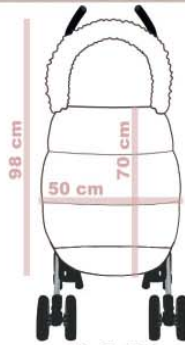

Ref. 56

SACO UNIVERSAL
UNIVERSAL FOOTMUFF
CHANCELIERE UNIVERSELLE