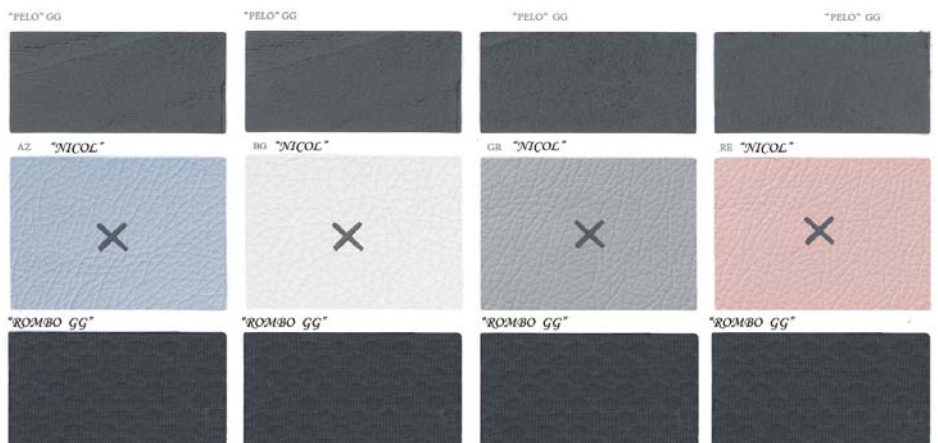

INTERIOR A ELEGIR / CHOOSE INSIDE

PELITO LISO
FAUX FOR TEDDY HAIR

O / OR

TEJIDO PIQUÉ «ROMBO»
«ROMBO» PIQUE FABRIC

"NICOL"

"NICOL" 15% CO 35% PES 50% PU - ROMBO 40% CO 60% PES - PELO 100% PES