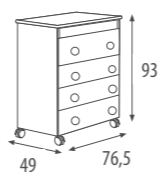

CÓMODA CO-1550 JULIETTE LUXE BLANCO
CHEST OF DRAWERS CO-1550 JULIETTE LUXE WHITE