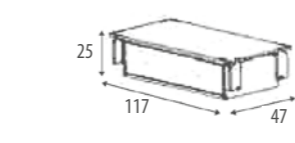

CAJÓN BALANCÍN CP-1688 (120X60)
Material: Haya - MDF Lacado - Tablero melaminizado
Color: Blanco, Arena, Gris, Emberó.
Características: 2 sentidos de movimiento según sistema de montaje.