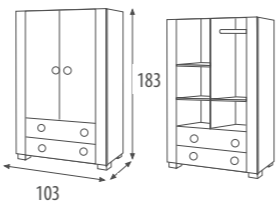

ES

CUNA JULIETTE LUXE
120 x 60 cm (Int. 59,5 x 117 cm)
Material: Haya - MDF Lacado
Color: Blanco / Blanco-Azul/ Blanco-Rosa
Características: 2 posiciones de somier / Lateral móvil / Con Ruedas / Relax System / Swarovski Elements
Opcional: CP-1405 Cajón / CP-1688 Cajón Balancín/ Colchón de cuna 120 x 60 cm / CH-570 / Almohada de cuna / Disponible textil a juego/ Disponible sin Swarovski (Cuna Juliette)

ENG

COT JULIETTE LUXE
120 x 60 cm (Int. 59,5 x 117 cm)
Material: Beech - MDF Lacquered
Colour: White / White-Blue/ White-Pink
Features: 2 positions of mattress / Drop side / With wheels / Relax System/ Swarovski Elements
Optional: Drawer CP-1405 / Rocking drawer CP-1688 / Cot mattress 120 x 60 cm / CH-570/ Textile available to match/ Available without Swarovski Elements (Cot Juliette)

FR

LIT JULIETTE LUXE
120 x 60 cm (Int. 59,5 x 117 cm)
Matériaux: Hêtre - MDF Laqué
Couleur: Blanc / Blanc-Bleu /Blac-Rose
Caractéristiques: 2 positions du sommier / Lateral mobile/ Avec roues / Relax System / Swarovski Elements
Optionnel: Tiroir CP-1405 / Tiroir à bascule CP-1688 / Matelas pour lit 120 x 60 cm / CH-570/ Tissu assorti disponible / Disponible sans Swarovski Elements (Lit Juliette)

IT

LETTINO JULIETTE LUXE
120 x 60 cm (Int. 59,5 x 117 cm)
Materiali: Faggio - MDF Laccato
Colori: Bianco/Bianco-Blu/Bianco-Rosa
Caratteristiche: 2 posizioni del sommier / Laterale mobile / Con ruote / Relax System / Swarovski Elements
Opzionale : Cassetto CP-1405 /Cassetto sedia a dondolo CP-1688 / Materasso del lettino 120 x 60 cm / CH-570 /Tessuto di corrispondenza disponibile/ Disponibile senza Swarovski Elements (Letтино Juliette)

POR

CAMA DE GRADES JULIETTE LUXE
120 x 60 cm (Int. 59,5 x 117 cm)
Materiais: Faia - MDF Lacado
Cores: Branco / Branco-Azul / Branco-Rosa
Características: 2 posições de somier / Grade lateral móvel / Com rodas / Relax System / Swarovski Elements
Opcionais : Gaveta CP-1405 / Gaveta balancin CP-1688 / Colchão de cama de grades 120 x 60 cm / CH-570 / A tela de harmonização disponíveis/ Disponível sem Swarovski Elements (Cama de Grades Juliette)

RUS

Кроватка JULIETTE LUXE
120 x 60 cm (Int. 59,5 x 117 cm)
Материал: Бук - МДФ лакированный
Цвета: Белый /Белый - синий/Белый - розовый
Характеристик: 2 Положение матрас/ Мобильная сторона/ с колесами/ Relax System // Swarovski Elements
Дополнительно : CP-1405 Ящик для кроватки / CP-1688 рокер окно / Матрас для кроватки 120x60 см / соответствие ткани доступны/ доступны без Swarovski Elements (Кроватка Juliette)

BIG Кроватка JULIETTE LUXE
140x70 cm (Int. 140x70 cm.)
Материал: Бук - МДФ лакированный
Цвета: Белый /Белый - синий/Белый - розовый
Характеристик: 2 Положение матрас / Мобильная сторона/ с колесами / Relax System / Swarovski Elements/
Дополнительно : CP-1416 Ящик для кроватки / Матрас для кроватки 140x70 см / wCH-1097/ соответствие ткани доступны/ доступны без Swarovski Elements (Big Кроватка Juliette)