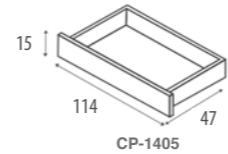

ES CAJÓN CUNA
Material: MDF Lacado - Tablero melaminizado.
Color: consultar colores en tarifa