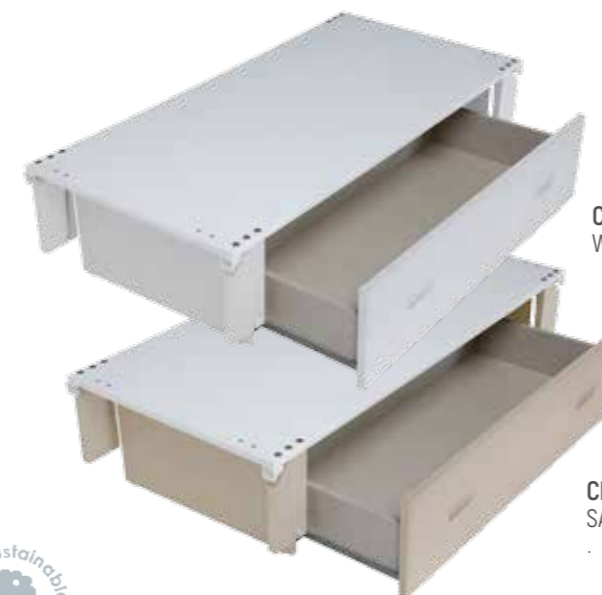

CP-1688 BLANCO
WHITE CP-1688

CP-1688 ARENA
SAND CP-1688