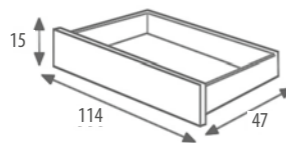

* SOLO PARA CUNA ALEXA CAJÓN FRENO CP-1642 ALEXA
114 x 15,5 cm.
Material: Haya - MDF Lacado - Tablero melaminizado.
Color: Blanco