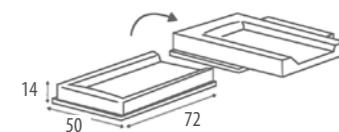

CAMBIADOR CÓMODA GIRATORIO CP-1434
Material: Haya - MDF Lacado - Plástico (PP)
Color: consultar colores en tarifa
Características: incluye tapizado de plástico/ giratorio

ENG * JUST FOR ALEXA CANOY CP-1626 ALEXA
68 x 52 cm.
Composition: Beech/ 100% PES Colour: White
Features: includes canopy

* JUST FOR ALEXA BRAKE DRAWER CP-1642 ALEXA 114 x 15,5 cm.
Material: Beech - MDF lacquered - Melamine Board
Colour: White

SHELF E-860 (80 cm.)
Material: Laquered MDF - Plastic (PP)
Colour: white

FOOT STAND P-1398
Material: MDF lacquered
Colour: white

ENG DRAWER FOR COT
Material: MDF lacquered - Melamine Board
Colour: Consult colours in price list

ROCKING COT DRAWER CP-1688 (120X60)
Material: Beech - MDF lacquered - Melamine Board
Colour: White, Sand, Grey, Chocolate
Features: 2 different rocking directions possible depending on assembly.

CHANGING TABLE CP-1199 PLUS 2
Material: Beech - MDF lacquered - Plastic (PP)
Colour: Consult colours in price list Features: Includes striped plastic upholstery

SWIVEL CHANGER CP-1434
Material: Beech - MDF lacquered - Plastic (PP)
Colour: Consult colours in price list
Features: Includes striped plastic upholstery/ swivel

FR * POUR ALEXA CANOPE CP-1626 ALEXA
68 x 52 cm.
Composition: Hêtre/ 100% PES Couleur: Blanc
Caracteristiques: comprend canopé

* POUR ALEXA TIROIR DE FREIN CP-1642 ALEXA 114 x 15,5 cm.
Matériaux: Hêtre - MDF Laqué -Planche traitée
Couleur: Blanc

ÉTAGÈRE E-860 (80 cm.)
Matériel: Hêtre - MDF Laqué - Plastique (PP)
Couleur: blanc

PORTEMANTEAU P-1398
Matériel: Hêtre - MDF Laqué
Couleur: blanc

FR TIROIR POUR LIT
Matériaux: MDF Laqué - Planche traitée
Couleur: Consulter couleurs dans la liste des prix

TIROIR POUR LIT BASCULANT CP-1688 (120X60)
Matériel: Hêtre - MDF Laqué - Planche traitée
Couleur: Blanc, Sable, Gris, Chocolat
Caracteristiques: 2 différentes directionselon le système de montage

IT * ALEXA BALDACCHINO CP-1626 ALEXA
68 x 52 cm.
Composizione: Faggio/ 100% PES Colori: Bianco
Caratteristiche: comprende baldacchino

* ALEXA FRENO CASSETTO CP-1642 ALEXA 114 x 15,5 cm.
Materiali: Faggio - MDF Laccato -Pannello Melamminizzato
Colori: Bianco

SCAFFALATURE E-860 (80 cm.)
Materiali: Faggio - MDF Laccato - Plastico (PP)
Colori: bianco

ATTACCAPANNI P-1398
Materiali: Faggio - MDF Laccato
Colori: Bianco

IT CASSETTO POR LETTINO
Materiali: MDF Laccato - Pannello Melamminizzato
Colori: Consultare colori sul listino prezzi

CASSETTO A DONDOLO CP-1688 (120X60)
Materiali: Faggio MDFLaccato-Pannello Melamminizzato
Colori: Bianco,Sabbia, Grigio, Noce Africano
Caratteristiche: 2 direzioni di movimento dipendente dal sistema di montaggio

FASCIATOIO CASSETTERA CP-1199 PLUS 2
Materiali: Faggio-MDFLaccato - Plastico (PP)
Colori: Consultare colori sul listino prezzi Caratteristiche: con tappezzeria di plastica