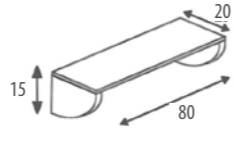

ESTANTERÍA E-860 (80 cm.)
Material: MDF lacado - Plástico (PP)
Color: blanco