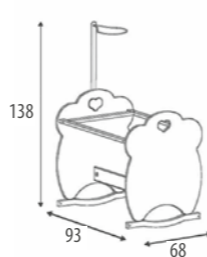

COLCHA Y FUNDA ALMOHADA TX-1780 COTTON BLUE
BEDSPREAD AND PILLOW CASE TX-1780 COTTON BLUE