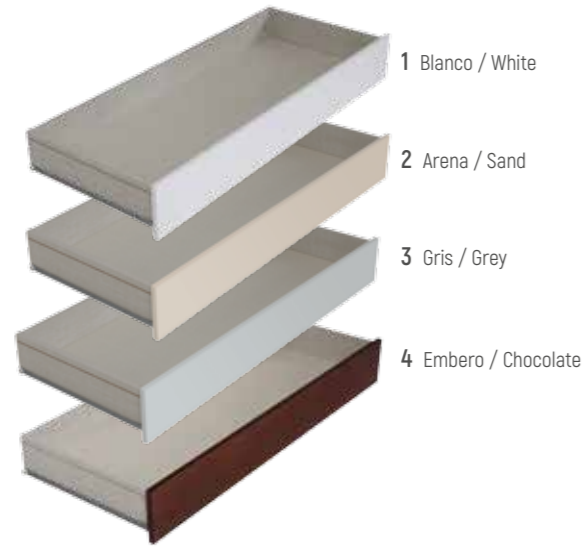

CAJONES

Drawers

CP-1405

Cajón cuna 120x60cm
120x60 cm cot drawer