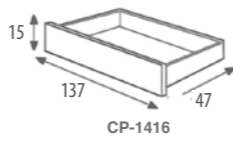

CAJÓN BALANCÍN CP-1688 (120X60)
Material: Haya - MDF Lacado - Tablero melaminizado
Color: Blanco, Arena, Gris, Emberó.
Características: 2 sentidos de movimiento según sistema de montaje.