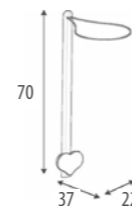

COLCHA Y FUNDA ALMOHADA TX-1780 COTTON BLUE
BEDSPREAD AND PILLOW CASE TX-1780 COTTON BLUE