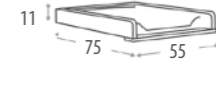

CAMBIADOR CÓMODA CP-1199 PLUS 2
Material: Haya - MDF Lacado - Plástico (PP)
Color: consultar colores en tarifa Características: incluye tapizado de plástico