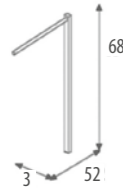

ES * SOLO PARA CUNA ALEXA DOSEL CP-1626 ALEXA
68 x 52 cm.
Material: Haya/ 100%PES Color: Blanco
Características: Incluye Dospel