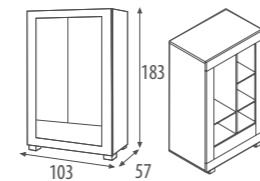

ES

CUNA NEUS

120 x 60 cm (Int. 59,5 x 117 cm)
Material: Haya - MDF Lacado
Color: Blanco / Blanco-Gris
Características: 2 posiciones de somier / Lateral móvil / Con Ruedas / Relax System
Opcional: CP-1405 Cajón / CP-1688 Cajón Balancín/ Colchón de cuna 120 x 60 cm / CH-570 Almohada de cuna / Disponible textil a juego

ENG

COT NEUS

120 x 60 cm (Int. 59,5 x 117 cm)
Material: Beech - MDF Lacquered
Colour: White / White-Gray
Features: 2 positions of mattress / Drop side / With wheels / Relax System
Optional: Drawer CP-1405 / Rocking drawer CP-1688 / Cot mattress 120 x 60 cm / CH-570/ Textile available to match

FR

LIT NEUS

120 x 60 cm (Int. 59,5 x 117 cm)
Matériaux: Hêtre - MDF Laqué
Couleur: Blanc / Blanc-Gris
Caracteristiques: 2 positions du sommier / Lateral mobile/ Avec roues / Relax System
Optionnel : Tiroir CP-1405 / Tiroir à bascule CP-1688 / Matelas pour lit 120 x 60 cm / CH-570 / Tissu assorti disponible

IT

LETTINO NEUS

120 x 60 cm (Int. 59,5 x 117 cm)
Materiali: Faggio - MDF Laccato
Colori: Bianco / Bianco-Grigio
Caratteristiche: 2 posizioni del sommier / Laterale mobile / Con ruote / Relax System
Opzionale : Cassetto CP-1405 /Cassetto sedia a dondolo CP-1688 / Materasso del lettino 120 x 60 cm / CH-570/ Tessuto di corrispondenza disponibile

POR

CAMA DE GRADES NEUS

120 x 60 cm (Int. 59,5 x 117 cm)
Materiais: Faia - MDF Lacado
Cores: Branco / Branco-Cinza
Características: 2 posições de somier / Grade lateral móvel / Com rodas / Relax System
Opcionais : Gaveta CP-1405 / Gaveta balanço CP-1688 / Colchão de cama de grades 120 x 60 cm / CH-570 / A tela de harmonização disponíveis

RUS

Кроватка NEUS

120 x 60 cm (Int. 59,5 x 117 cm)
Материал: Бук - МДФ лакированный
Цвета: Белый / Белый-серый
Характеристик: 2 Положение матрас / Мобильная сторона / с колесами / Relax System
Дополнительно : CP-1405 Ящик для кроватки / CP-1688 рокер окно / Матрас для кроватки 120x60 cm / CH-570 / соответствие ткани доступны

CUNA BIG NEUS

140 x 70 cm (Int. 140 x 70 cm)
Material: Haya - MDF Lacado
Color: Blanco / Blanco-Gris
Características: 2 posiciones de somier / Lateral móvil / Con Ruedas / Relax System/ Se convierte en cama 140x70
Opcional: CP-1416 Cajón/ Colchón de cuna 140 x 70 cm / CH-1097 Almohada de cuna / Disponible textil a juego

BIG COT NEUS

140x70 cm (Int. 140x70 cm.)
Material: Beech - MDF Lacquered
Colour: White / White-Gray
Features: 2 positions of mattress / Drop side / With wheels / Relax System/ Converts into a bed 140x70
Optional: Drawer CP-1416 / Cot mattress 140 x 70 cm / CH-1097 / Textile available to match

BIG LIT NEUS

140x70 cm (Int. 140x70 cm.)
Matériaux: Hêtre - MDF Laqué
Couleur: Blanc / Blanc-Gris
Caracteristiques: 2 positions du sommier / Lateral mobile/ Avec roues / Relax System / Lit convertible 140x70
Optionnel : Tiroir CP-1416 / Matelas pour lit 140 x 70 cm / CH-1097 / Tissu assorti disponible

BIG LETTINO NEUS